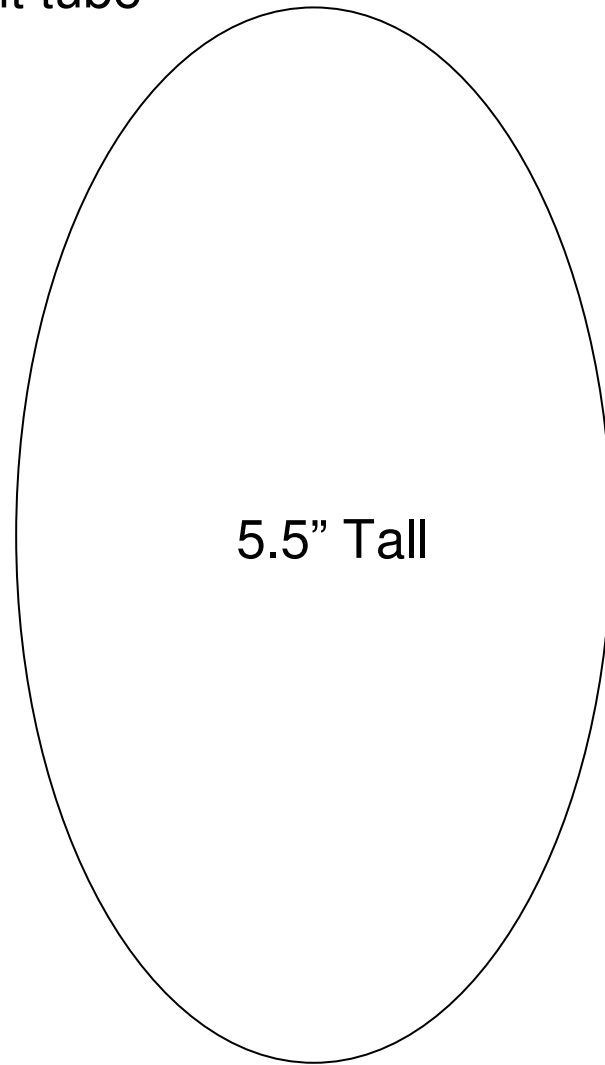

75mm

5.5"
Tall

75mm

3.85"
wide

75 mm motor mount tube

3.85" Wide

5.5" Tall